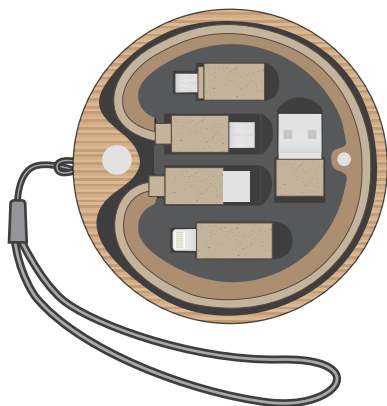

PANTONE REFERENCE(S)
 Full Colour Printing

ARTWORK SCALE 100%

Max print area: 70mm x 70mm

Product Image for visualisation
- colours may vary

The dashed line is to demonstrate print area and will not appear on your printed item